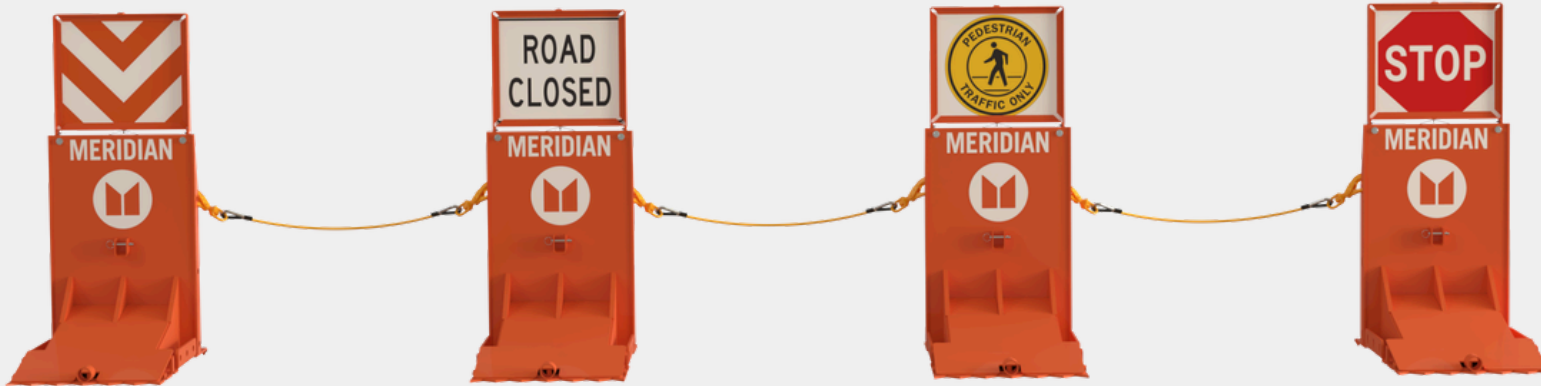

Wayfinding Frames and Signs

Guidance for controlled perimeters and traffic flow

100% AMERICAN MADE

Features

- ✓ 8 Wayfinding frames and 32 signs
- ✓ MUTCD compliant decals
- ✓ Quick installation
- ✓ Lightweight and portable
- ✓ Durable powder coating