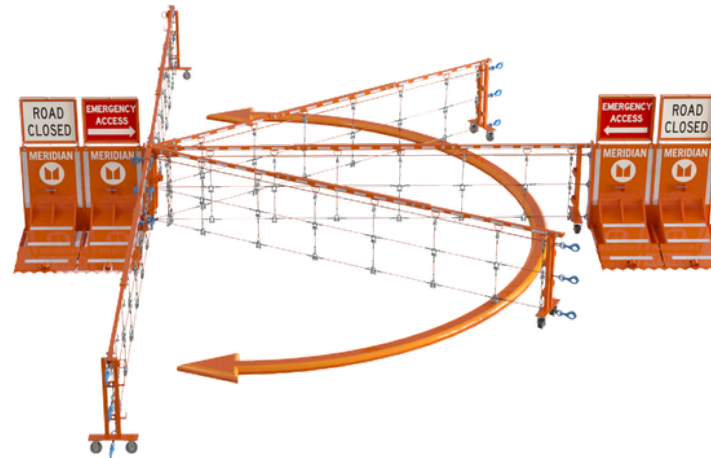

Archer Rapid Gate

Vehicle access control for secure perimeters

100% AMERICAN MADE

Features

- ✓ Ideal for emergency response access at events, facilities, and in work zones
- ✓ Crash certified ASTM P2 and P3 rating
- ✓ Rapid deployment with no power or hydraulics
- ✓ Expandable to 10', 12' and 14'
- ✓ 180° horizontal rotation