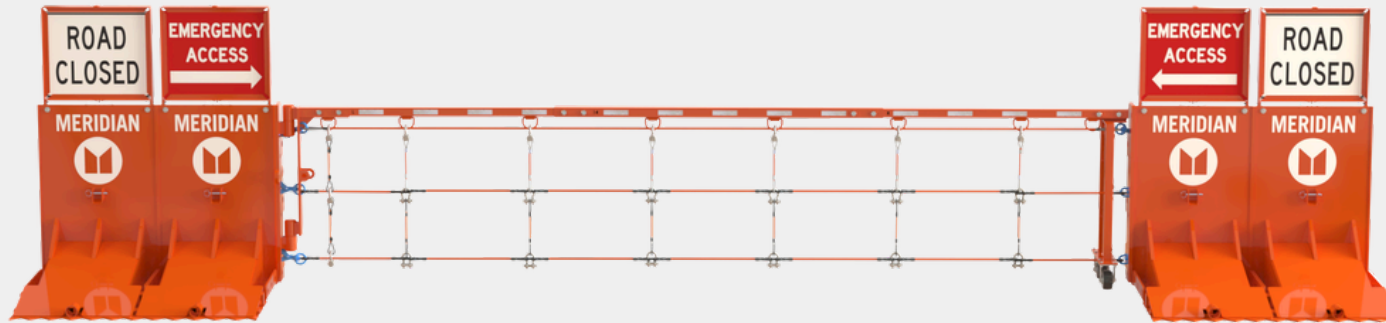

Archer Rapid Gate

Vehicle access control for secure perimeters

100% AMERICAN MADE

Features

- ✓ Ideal for emergency response access at events, facilities, and in work zones
- ✓ Crash certified ASTM P2 and P3 rating
- ✓ Rapid deployment with no power or hydraulics
- ✓ Expandable to 10', 12' and 14'
- ✓ 180° horizontal rotation