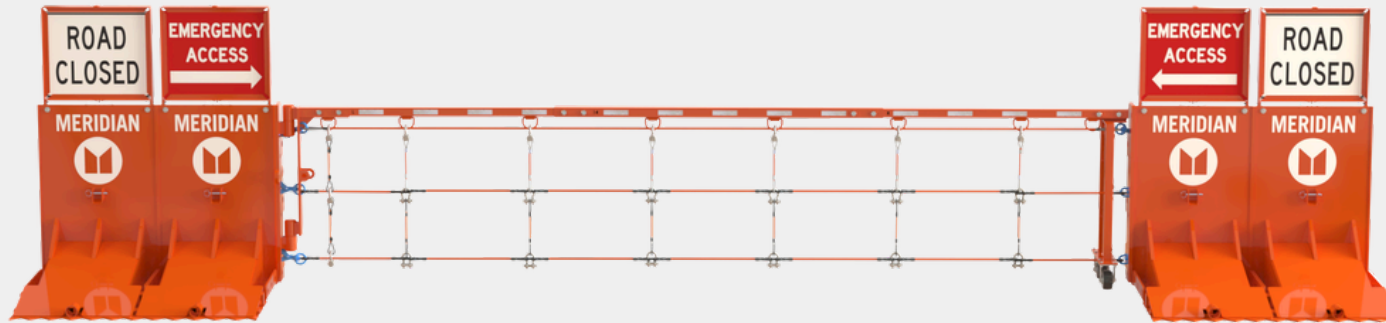

Archer Rapid Gate

Gate system for high traffic access points

100% AMERICAN MADE

Features

- ✓ Expandable to 10', 12' and 14'
- ✓ Fast to assemble
- ✓ Ideal for event road closures
- ✓ Great for construction sites
- ✓ Crash certified ASTM P2 and P3 rating
- ✓ 180° Horizontal Rotation