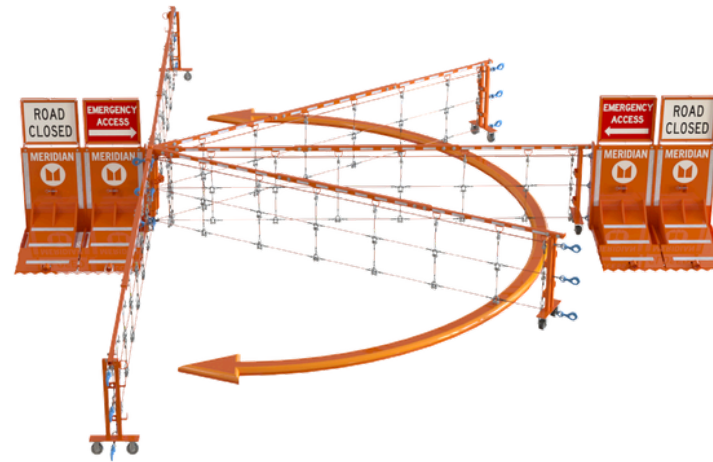

Archer Rapid Gate

Gate system for high traffic access points

100% AMERICAN MADE

Features

- ✓ Expandable to 10', 12' and 14'
- ✓ Fast to assemble
- ✓ Ideal for event road closures
- ✓ Great for construction sites
- ✓ Crash certified ASTM P2 and P3 rating
- ✓ 180° Horizontal Rotation