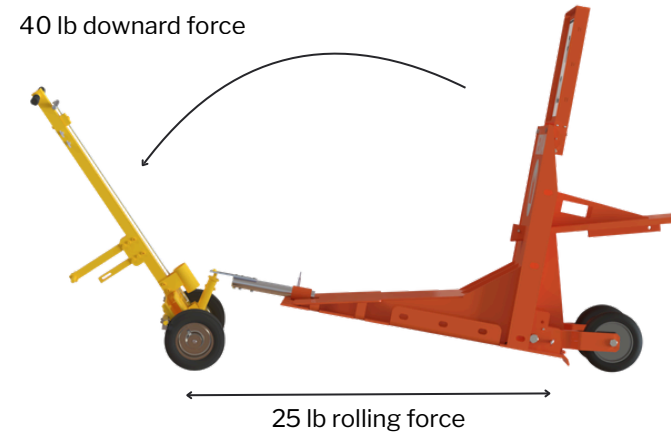

Lift 700 lbs of steel with ease

Buy or Rent

(434) 529-6903

www.meridian-barrier.com