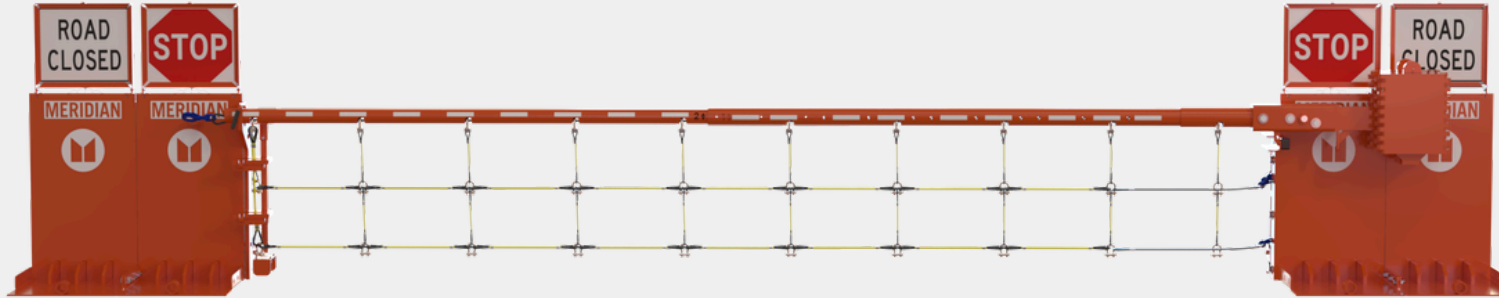

Archer Beam Gate

Gate system for high traffic access points

100% AMERICAN MADE

Features

- ✓ Ideal for temporary high traffic areas at events, facilities, and in work zones
- ✓ Crash certified ASTM P3 rating
- ✓ Deploys in 15 minutes with no power or hydraulics
- ✓ Expandable to 16', 18', and 20'
- ✓ 90° vertical rotation
- ✓ Lockable in both the up and down positions
- ✓ Manual counterweight design