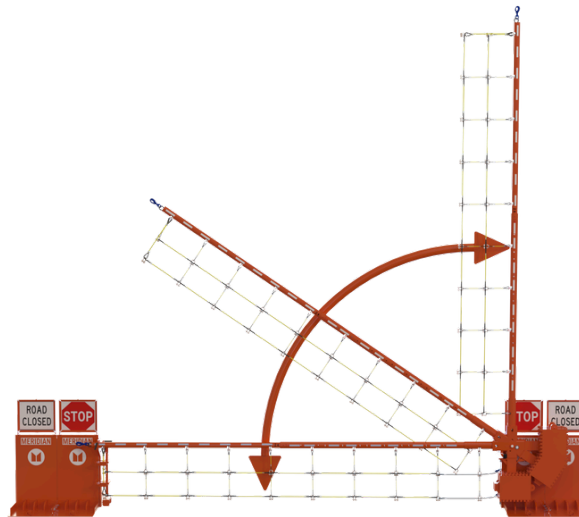

Archer Beam Gate

Gate system for high traffic access points

100% AMERICAN MADE

Features

- ✓ Ideal for temporary high traffic areas at events, facilities, and in work zones
- ✓ Crash certified ASTM P3 rating
- ✓ Deploys in 15 minutes with no power or hydraulics
- ✓ Expandable to 16', 18', and 20'
- ✓ 90° vertical rotation
- ✓ Lockable in both the up and down positions
- ✓ Manual counterweight design