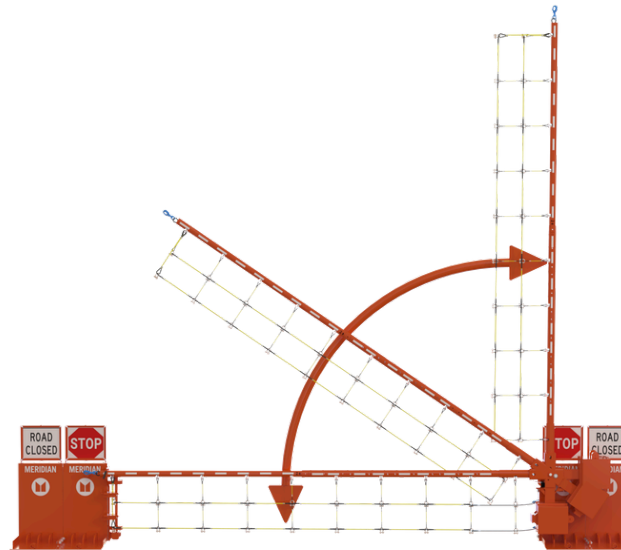

Archer Beam Gate

Vehicle access control for secure perimeters

100% AMERICAN MADE

Features

- ✓ Expandable to 16', 18' and 20'
- ✓ 90° vertical rotation
- ✓ Minutes to assemble
- ✓ Ideal for road closures
- ✓ Temporary access points
- ✓ Crash certified ASTM P3 rating
- ✓ One person deployment