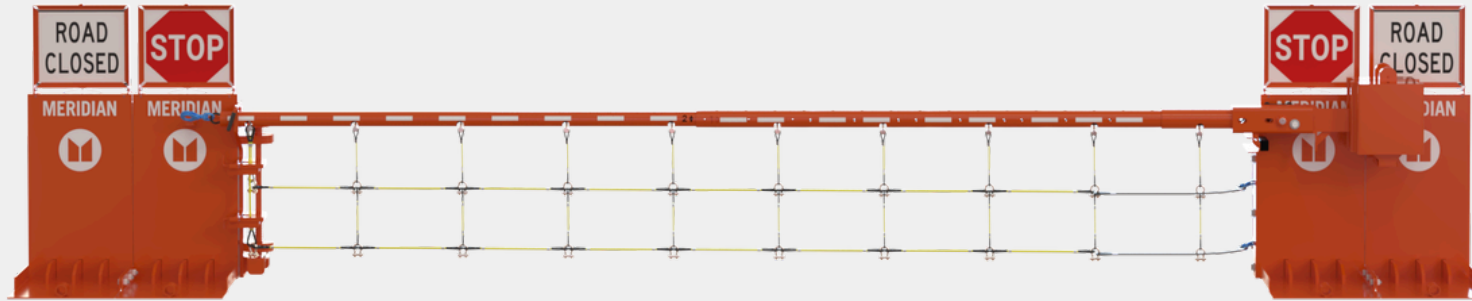

Archer Beam Gate

Vehicle access control for secure perimeters

100% AMERICAN MADE

Features

- ✓ Expandable to 16', 18' and 20'
- ✓ 90° vertical rotation
- ✓ Minutes to assemble
- ✓ Ideal for road closures
- ✓ Temporary access points
- ✓ Crash certified ASTM P3 rating
- ✓ One person deployment