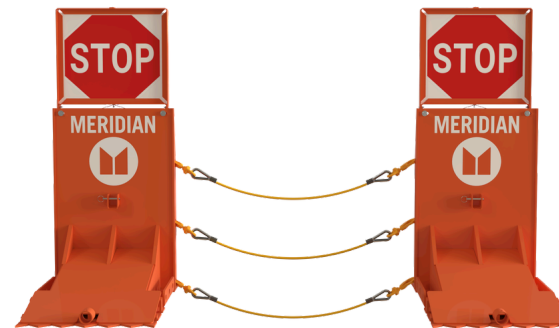

Archer Arrestor Cable

Stronger perimeter control with flexible pedestrian access

The Archer Arrestor Cable increases the stopping power of the Archer 1200 barrier.

100% AMERICAN MADE

- ✓ Enhanced perimeter security with pedestrian access
- ✓ Easily attached and detached with self-locking clips

- ✓ Allows for pedestrian traffic control
- ✓ Easily limit access to secure areas
- ✓ High visibility vinyl coating

Buy or Rent

(434) 529-6903

www.meridian-barrier.com