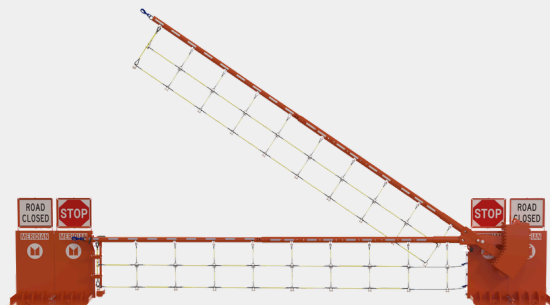

Rent DHS-certified mobile barriers

Delivery, deployment, on-site management, removal — all included.

Archer 1200

Rapid Gate

Beam Gate

Why rent from Meridian?

- ✓ DHS-backed liability protection for terrorist incidents
- ✓ Coordination with Police, DPW, and DOT
- ✓ Reusable after impact
- ✓ Regional hubs for rapid deployment
- ✓ Short and long term options available

Certified event safety plans - VSMP®

- ✓ Start building your safety plan in seconds
- ✓ Real-time edits to adjust layouts
- ✓ Identify incursion zones, get recommendations
- ✓ Generate equipment lists, site maps, and after-action reports

The Meridian rental process

- ✓ Submit your event layout and perimeter
- ✓ Meridian creates your custom VSMP®
- ✓ VSMP® approval
- ✓ Meridian generates your quote
- ✓ Quote approval
- ✓ Meridian deploys and stays on site throughout your event