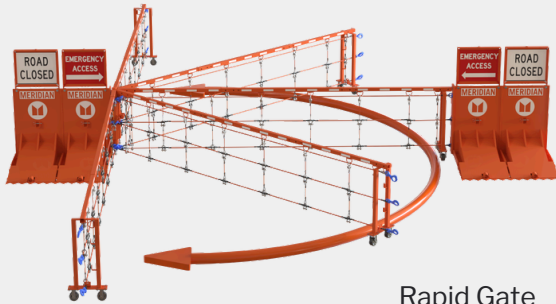

Rent DHS-certified mobile barriers

Delivery, deployment, on-site management, removal — all included.

Archer 1200

Rapid Gate

Beam Gate

Why rent from Meridian?

- ✓ DHS-backed liability protection for terrorist incidents
- ✓ Coordination with Police, DPW, and DOT
- ✓ Reusable after impact
- ✓ Regional hubs for rapid deployment
- ✓ Short and long term options available

Certified event safety plans - VSMP®

- ✓ Start building your safety plan in seconds
- ✓ Real-time edits to adjust layouts
- ✓ Identify incursion zones, get recommendations
- ✓ Generate equipment lists, site maps, and after-action reports

The Meridian rental process

- ✓ Submit your event layout and perimeter
- ✓ Meridian creates your custom VSMP®
- ✓ VSMP® approval
- ✓ Meridian generates your quote
- ✓ Quote approval
- ✓ Meridian deploys and stays on site throughout your event